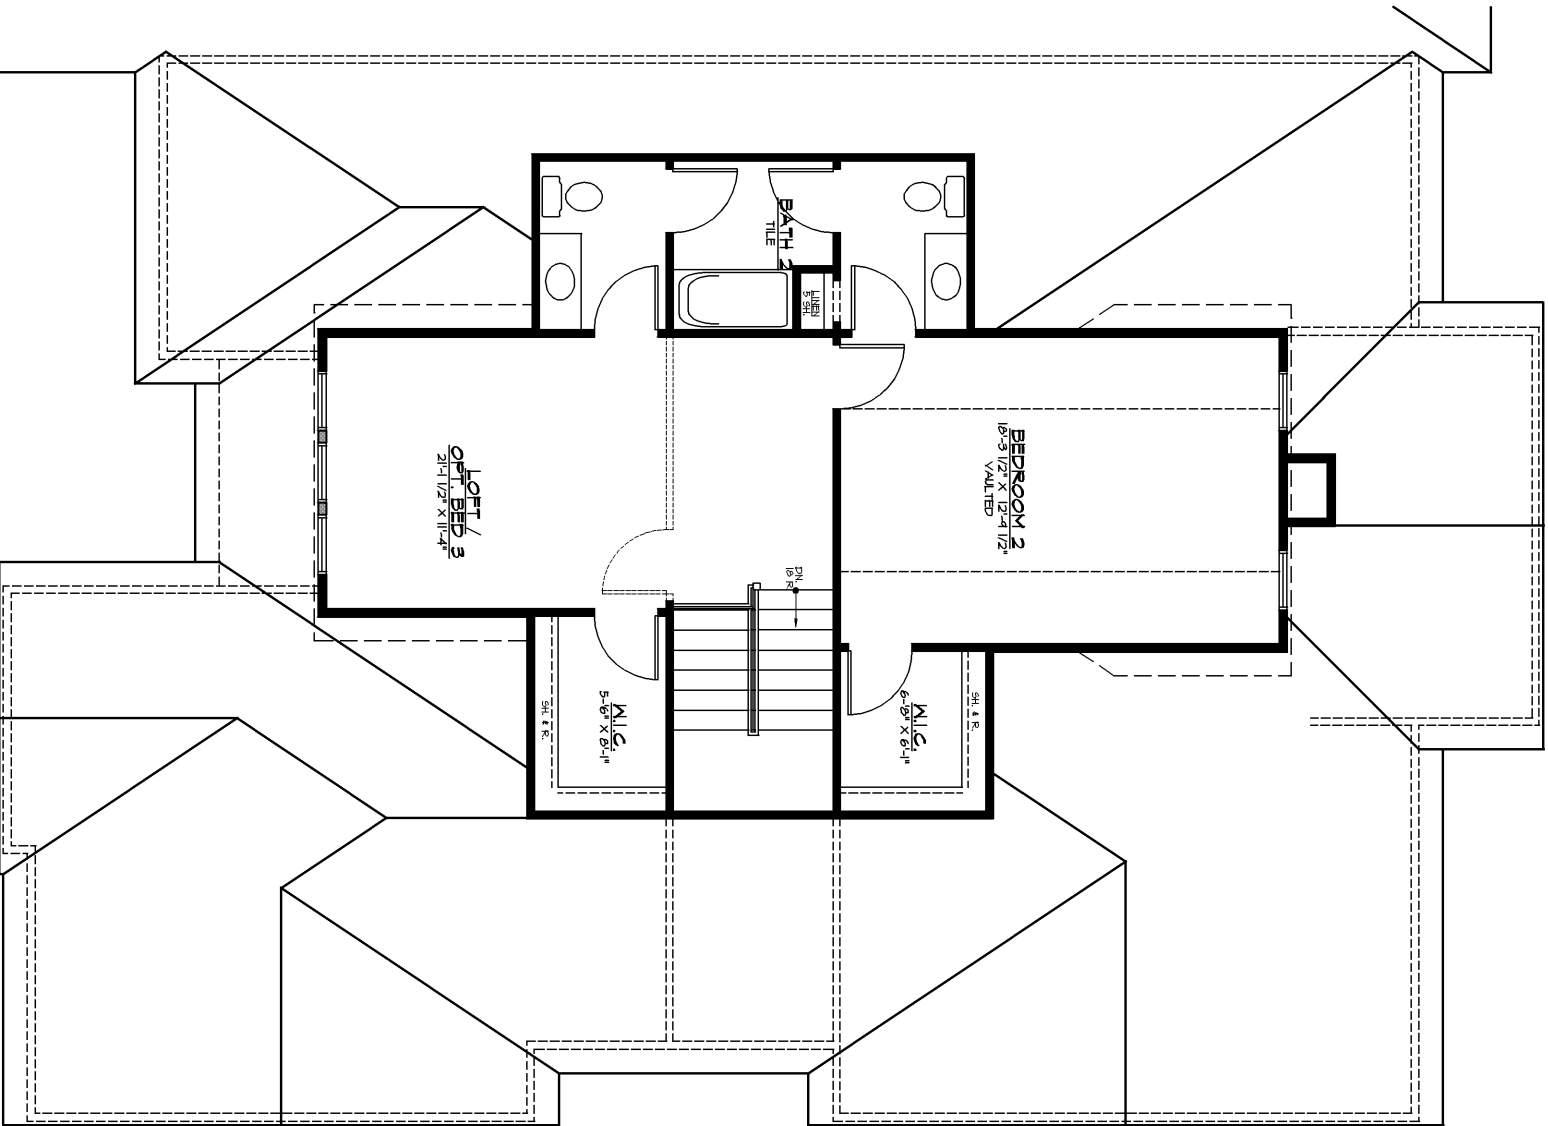

**MASTER DOWN FLOOR PLAN**

SCALE: 1/8"=1'-0"

**MASTER DOWN FLOOR PLAN**

SCALE: 1/8"=1'-0"